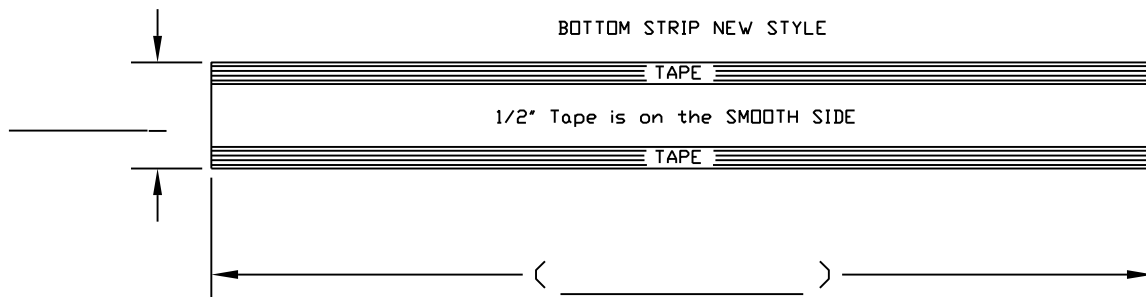

Brand Name (Punch): _____

PANEL TYPE: _____

Special Notes: (OUR STANDARD STRIP HIEGHT IS 2 1/2")

(NEW STYLE)

(MFG STYLE)